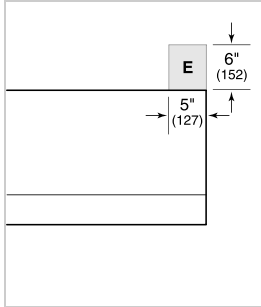

BLOWER OPTIONS

- 1528 CMH Remote Blower

PRODUCT SPECIFICATIONS

Model	ICBPW602718
Electrical Supply	220-240 VAC; 50/60 Hz
Electrical Service	≤ 6 A
Discharge Location	Vertical or Horizontal
Discharge Dimensions	250 mm Round
Bottom of Hood to Countertop	762 mm to 914 mm

ELECTRICAL

NOTE: Dimensions in parenthesis are in millimeters unless otherwise specified

DIMENSIONS