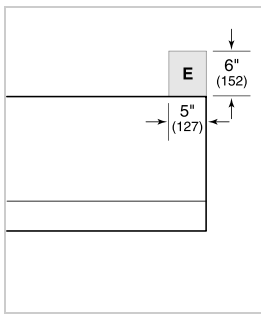

BLOWER OPTIONS

- 1528 CMH Remote Blower

PRODUCT SPECIFICATIONS

Model	ICBPW362718
Dimensions	914mmW x 457mmH x 686mmD
Weight	36 kg
Electrical Supply	220-240 VAC; 50/60 Hz
Electrical Service	≤ 6 A
Discharge Location	Vertical or Horizontal
Discharge Dimensions	250 mm Round
Bottom of Hood to Countertop	762 mm to 914 mm

ELECTRICAL

NOTE: Dimensions in parenthesis are in millimeters unless otherwise specified

DIMENSIONS