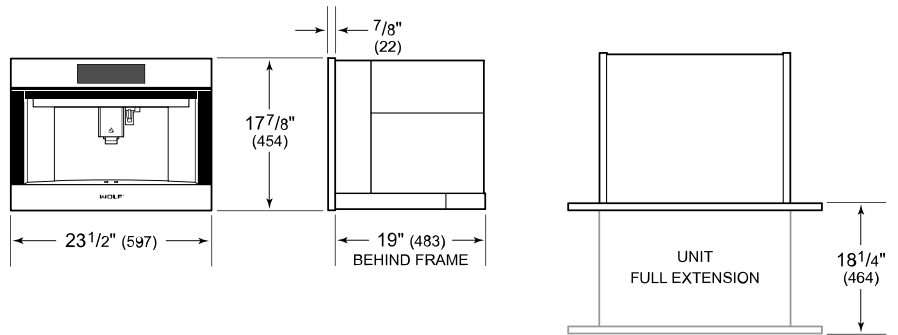

PRODUCT SPECIFICATIONS

Model	ICBEC2450TE/S
Dimensions	597mmW x 454mmH x 483mmD
Electrical Supply	120 VAC, 60 Hz
Electrical Service	1350 W

ELECTRICAL

NOTE: Dimensions in parenthesis are in millimeters unless otherwise specified

DIMENSIONS

FLUSH INSTALLATION

*Will be visible and should be finished to match cabinetry.
 **Dimension provides minimum reveals.